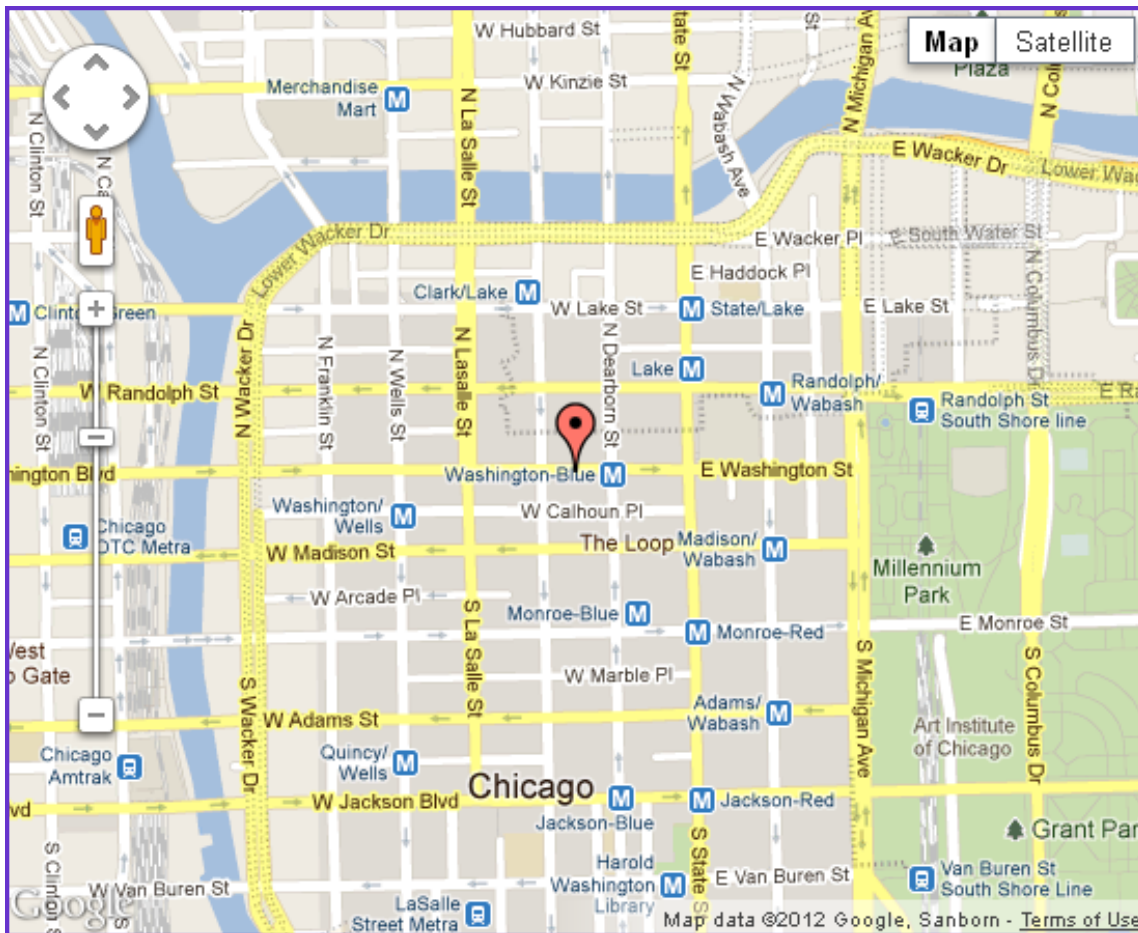

# MAP FOR CHARRETTE WEEK

**All Charrette Week sessions will be held at the Chicago Temple, 77 W. Washington in downtown Chicago.**

The Chicago Temple is close to public transportation, parking lots, and plenty of lunch options. It is also fully accessible.

## Public Transit

- Blue line — Washington stop
- Red line — Lake stop
- Green, Brown, Orange, Pink, and Purple lines — Madison and Wabash stop
- 56, 20, 60, and 157 Buses
- More information at [www.transitchicago.com](http://www.transitchicago.com)